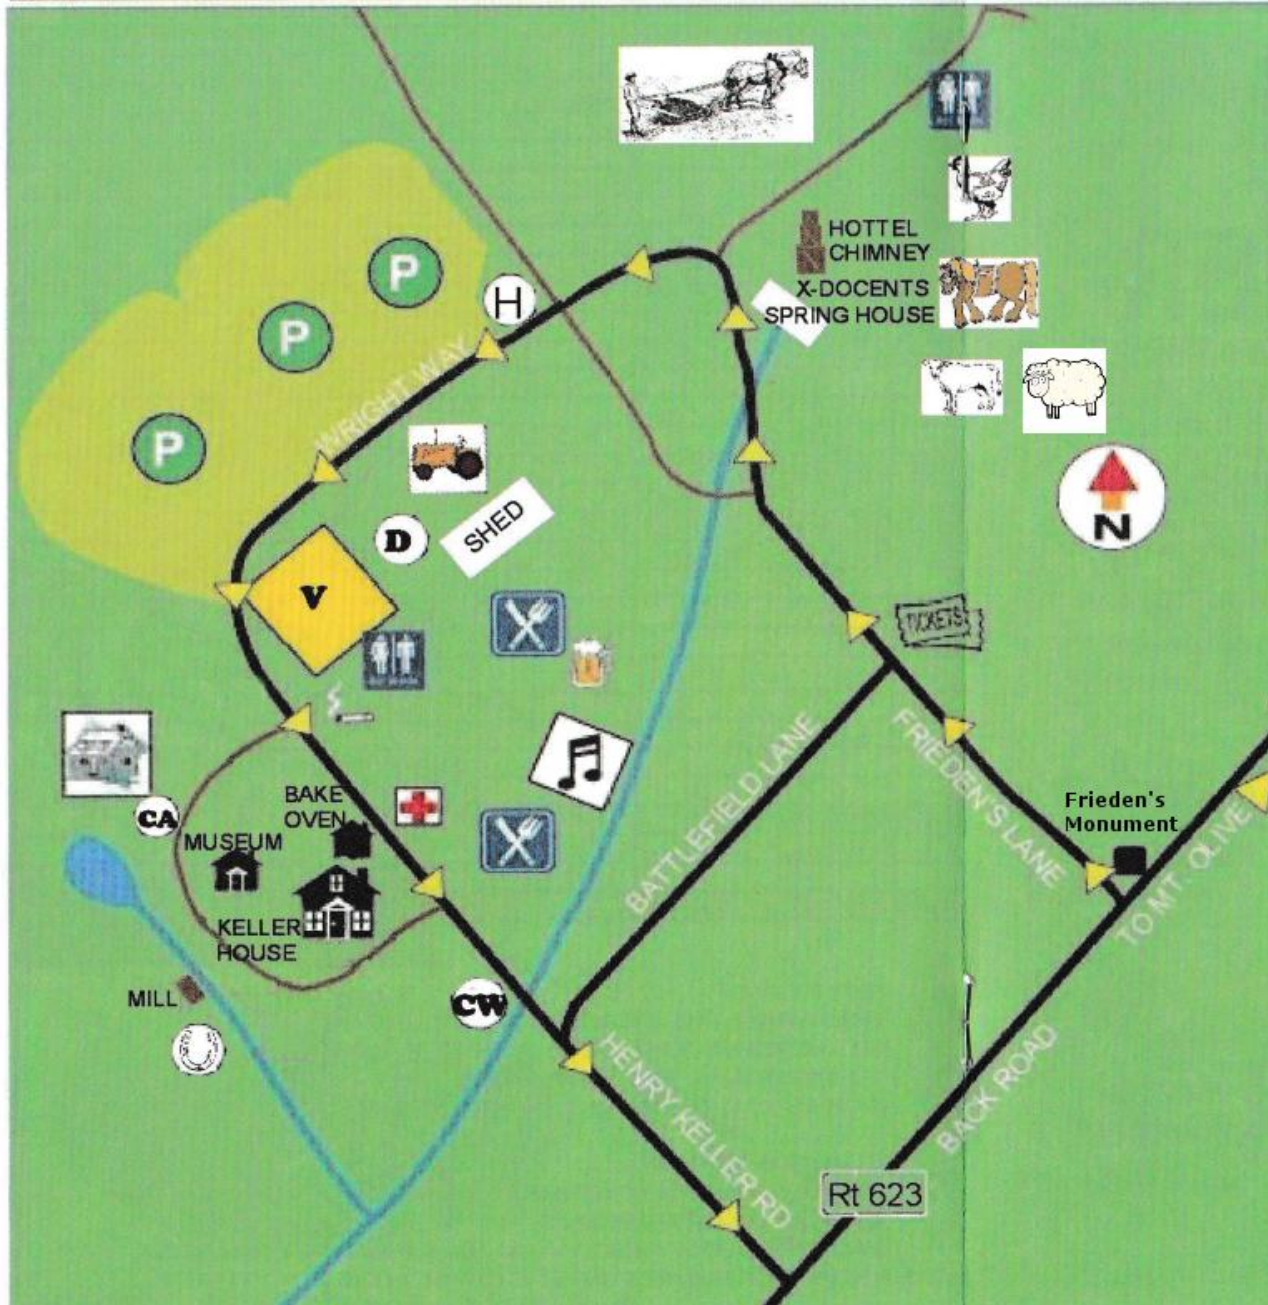

Shenandoah Germanic Heritage Museum

- | | | | |
|--|---------------------|--|-----------------------|
| | PARKING | | BEER GARDEN |
| | PORTABLE RESTROOMS | | BLACKSMITH |
| | FARRIER | | FIRST AID STATION |
| | HAY MOWING | | LOG HOUSE OFF LIMITS |
| | FOOD AREA | | SMOKING AREA |
| | VENDORS | | CHILDRENS AREA |
| | CIVIL WAR AREA/TOUR | | DEMONSTRATION AREA |
| | MUSIC/STAGE | | HORSE PLOWING |
| | ANTIQUE TRACTORS | | HORSE AND WAGON RIDES |
| | GERMAN POULTRY | | OXEN |
| | | | SHEEP |

NOTE: SOME LOCATIONS SHOWN MAY CHANGE BUT WILL REMAIN IN THE GENERAL AREA. AS SHOWN.